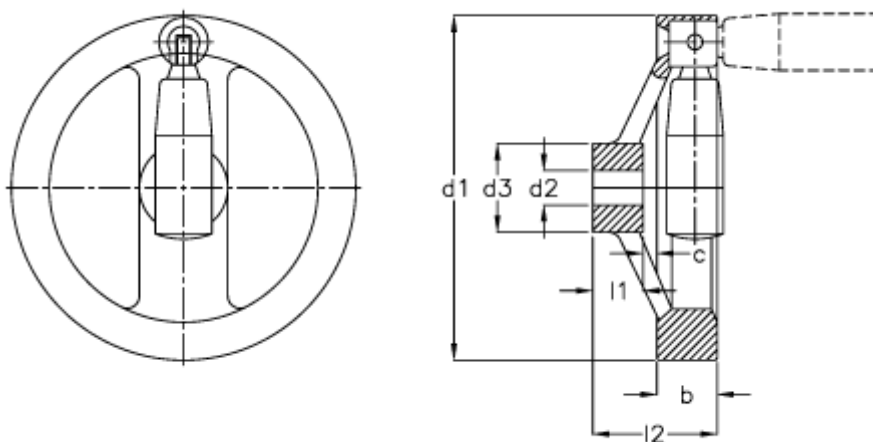

Data Sheet

Article number: 201262334
Description: E+G Handwheel
GN 322.3-200-K20-R

Measures

b	= 25.0	l2 = 52.5
c	= 5.5	
d1	= 200	
d2 H7	= 20	
d2 H7	= 18	
d3	= 42	
Handle	= 26	
l1	= 24	